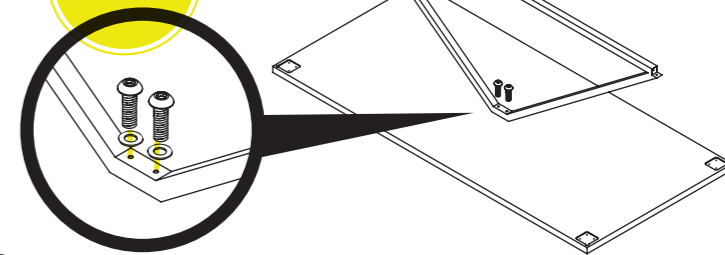

BLU
DOT

STRUT

ASSEMBLY NOTES

FOUR. SQUARE.

CARE

Clean with a soft cloth or sponge using a mild detergent, such as dish soap, and warm water. Wipe completely dry with a soft cloth.

1

Assemble on carpet or protective mat

x8
1015

2

x2
1605

x2
3009

3

x2
1606

x12
1607

x14
3009