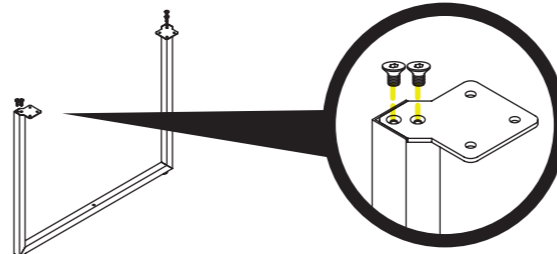

BLU
DOT

STRUT

ASSEMBLY NOTES

FOUR. SQUARE.

CARE

Clean with a soft cloth or sponge using a mild detergent, such as dish soap, and warm water. Wipe completely dry with a soft cloth.

1

Assemble on carpet or protective mat

x8
1015

2

x2
1605

x2
3009

3

x2
1606

x12
1607

x14
3009