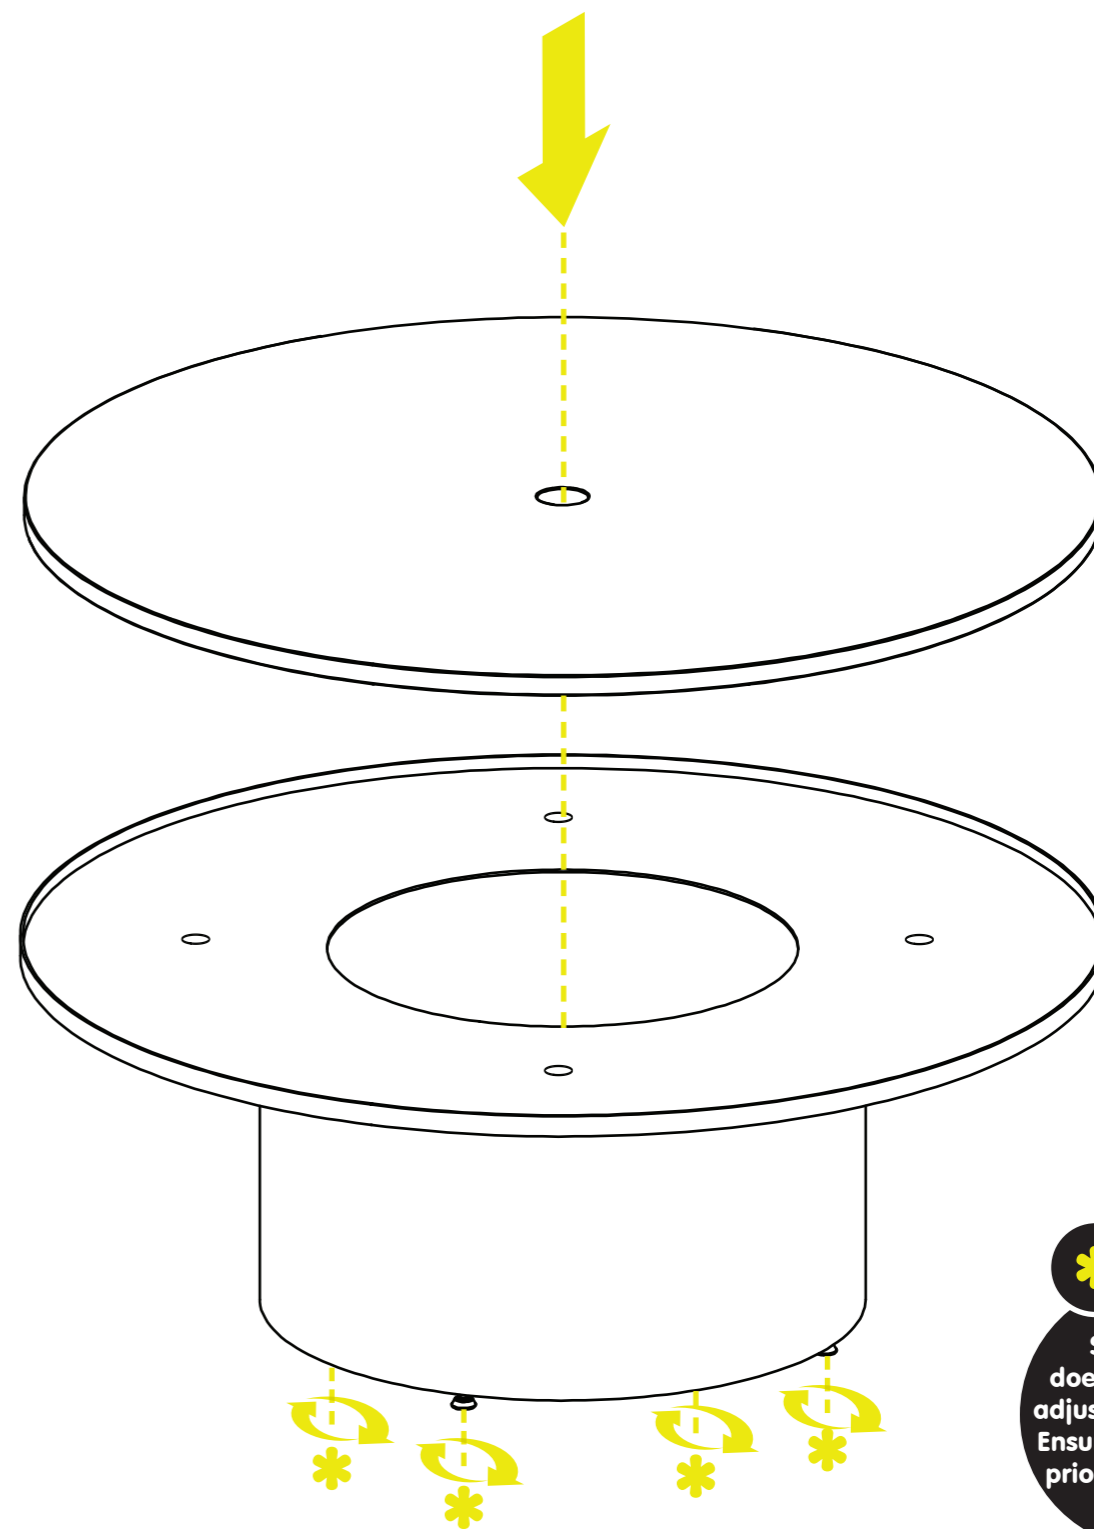

BLU
DOT

PLATEAU

OCCASIONAL TABLES
ASSEMBLY NOTES

ONE AND YOU'RE
DONE!

NOTES

Natural stone top
will have variances in
appearance and each
piece is unique.

CARE

Clean with a soft cloth
or sponge using a mild
detergent, such as dish
soap, and warm water.
Wipe completely dry
with a soft cloth. Do not
use abrasive cleaners.

1

Gently place top
on base and enjoy

Side table
does not include
adjustable levelers.
Ensure unit is level
prior to installing
top.