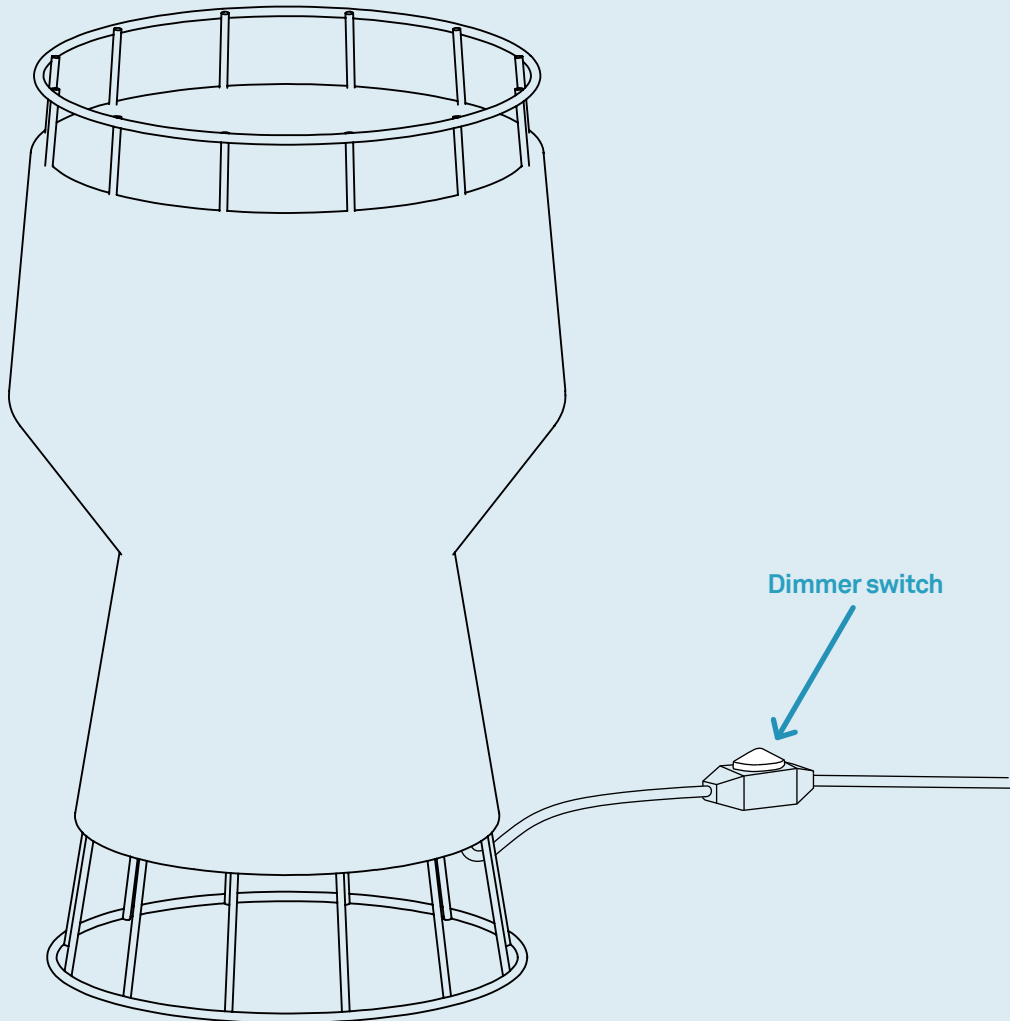

Laika Table Lamp

DESIGNED IN 2022

CARE NOTES | REV 00

NOTE

This unit is meant for indoor use in dry locations only. This lamp uses a dimmable E26 bulb with a maximum wattage of 100W or an equivalent LED or CFL bulb.